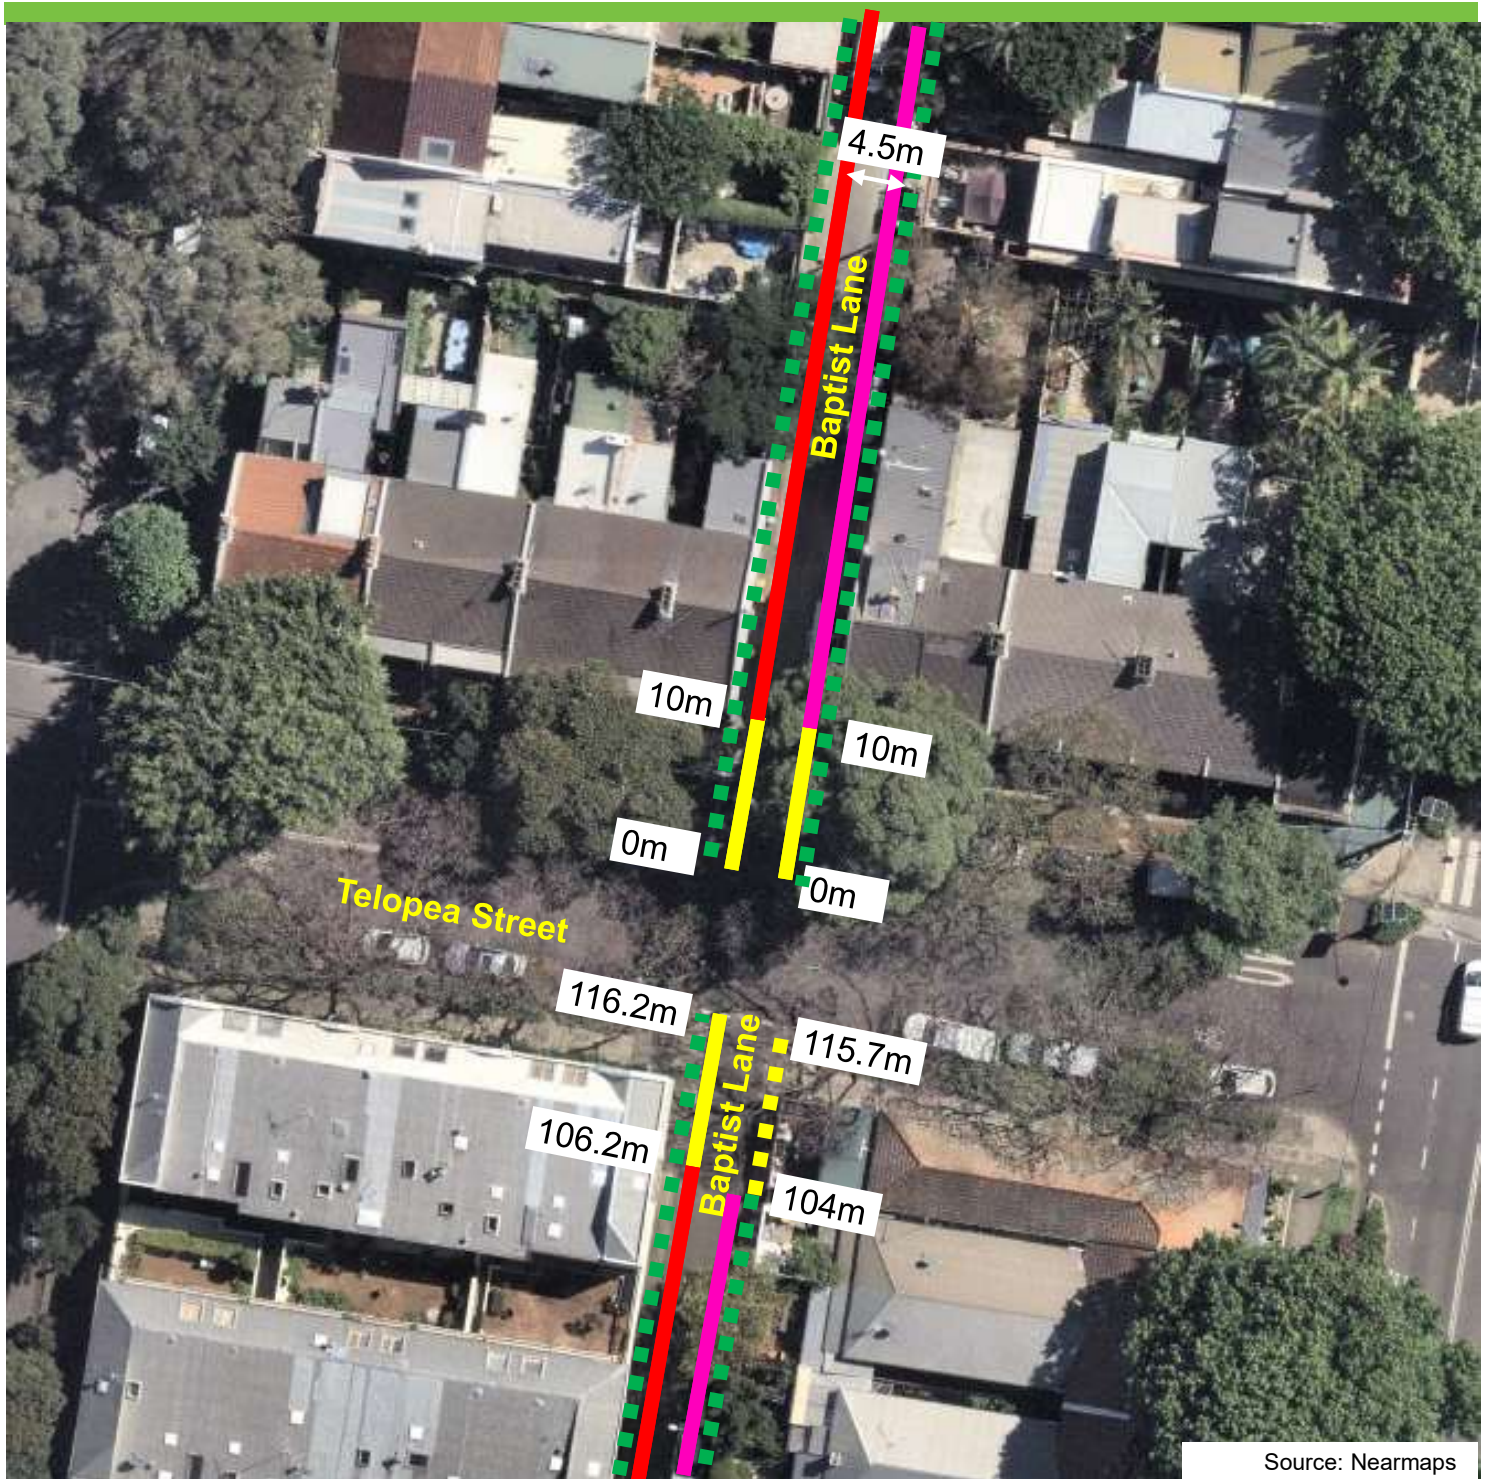

Baptist Lane, Redfern Proposed parking changes

Existing

- ■ ■ "No Stopping"
- ■ ■ "No Parking"
- ■ ■ Unrestricted Parking

Proposed

- "No Stopping"
- "No Parking"
- No Parking 6am-6pm Weds Only

Baptist Lane, Redfern Proposed parking changes

Source: Nearmaps

Existing

- "No Stopping"
- "No Parking"
- Unrestricted Parking

Proposed

- "No Stopping"
- "No Parking"
- "No Parking 6am-6pm Weds Only"

Baptist Lane, Redfern Proposed parking changes