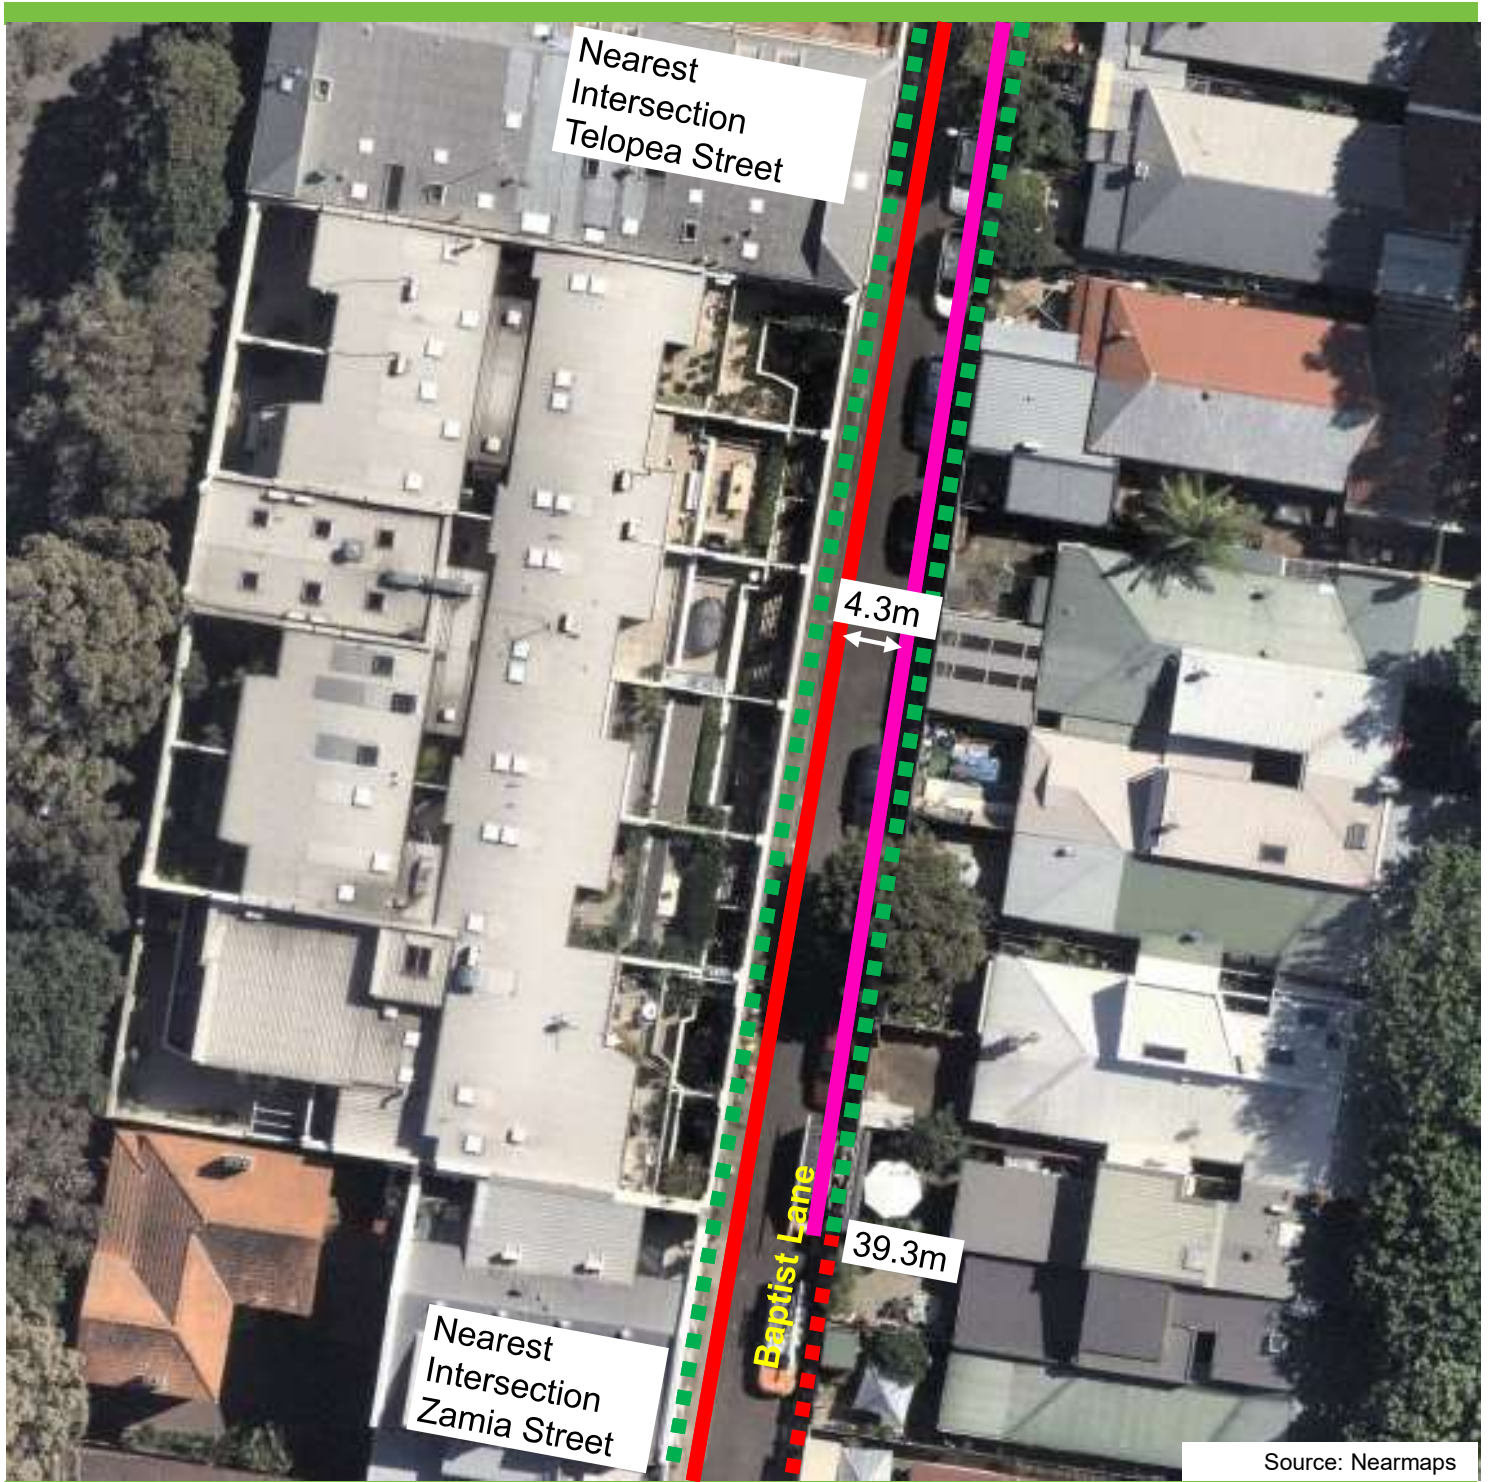

Baptist Lane, Redfern Proposed parking changes

Existing

- ■ ■ "No Stopping"
- ■ ■ "No Parking"
- ■ ■ Unrestricted Parking

Proposed

- "No Stopping"
- "No Parking"
- No Parking 6am-6pm Weds Only