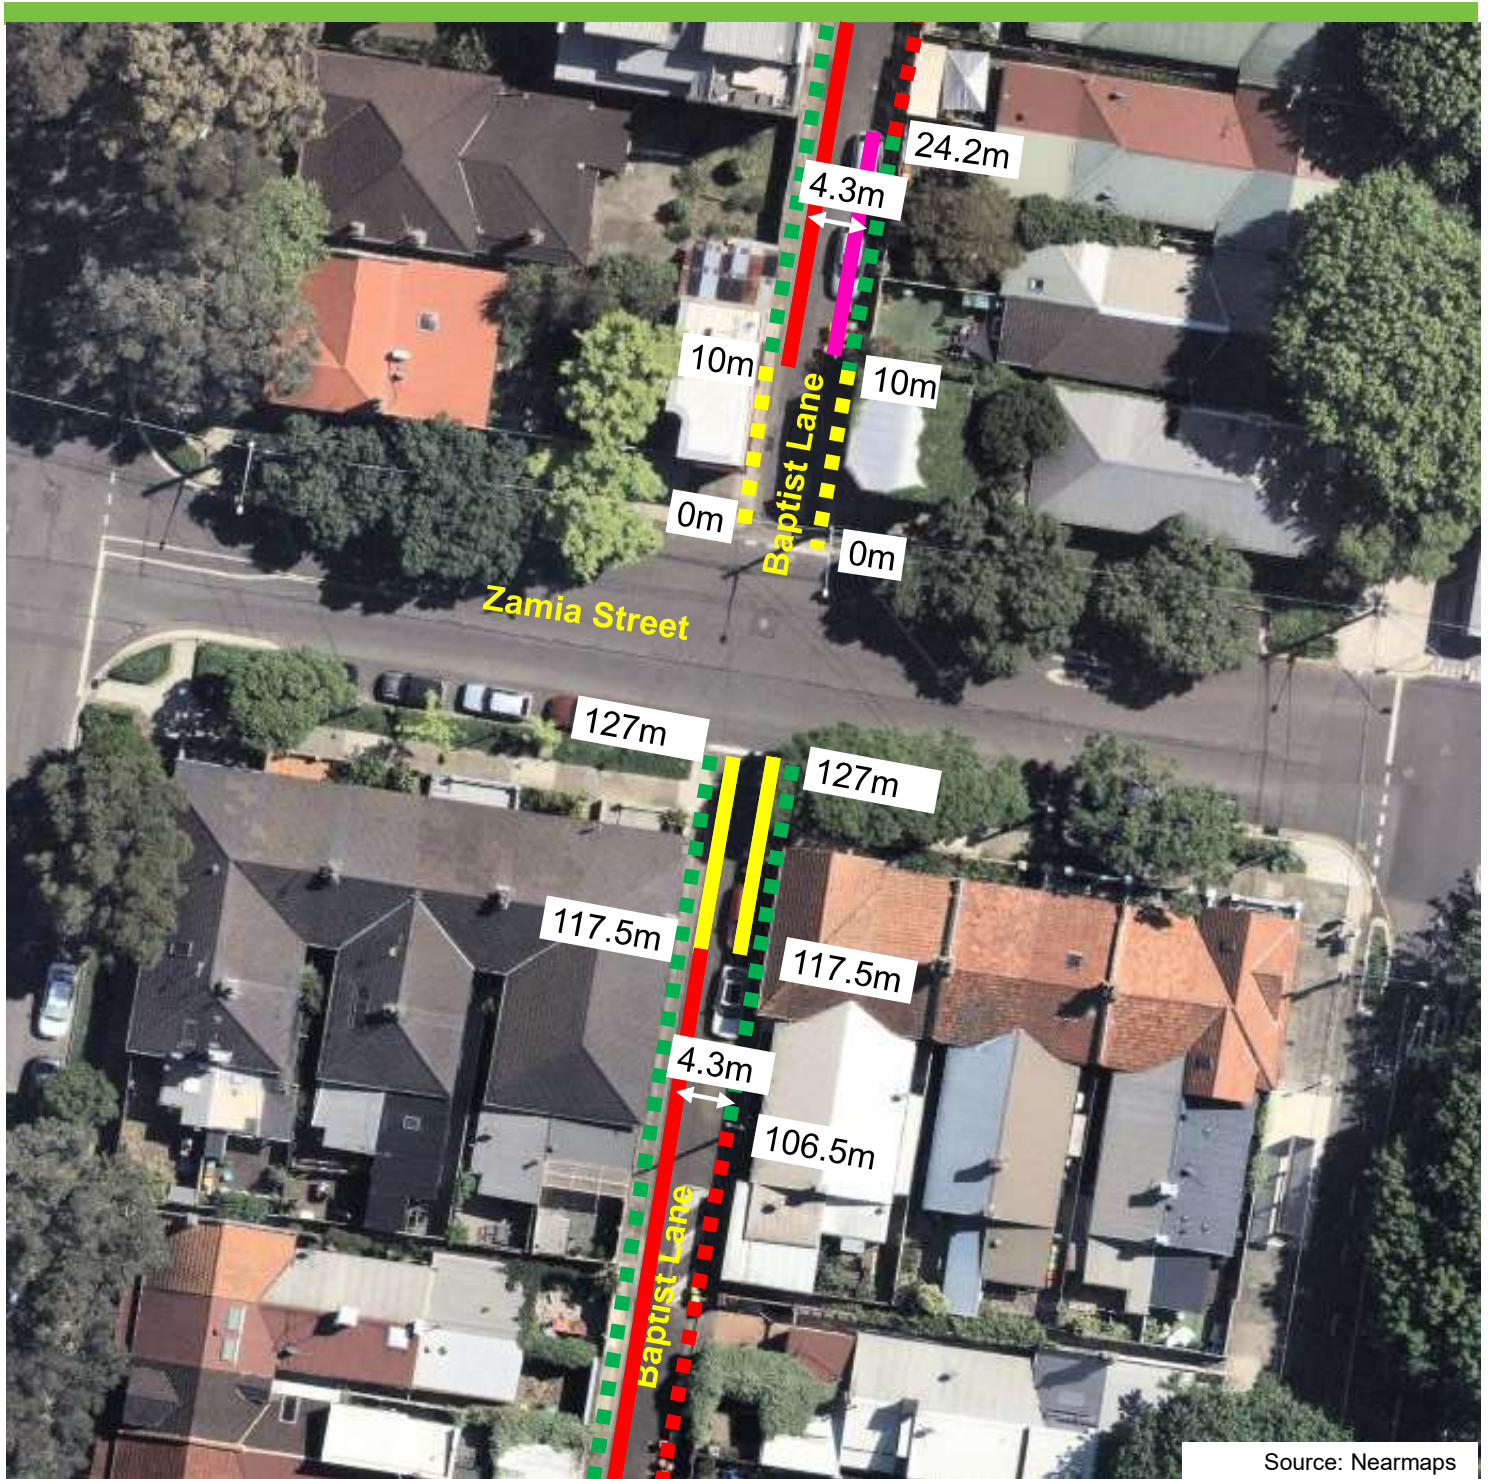

Baptist Lane, Redfern Proposed parking changes

Source: Nearmaps

Existing

- ■ ■ "No Stopping"
- ■ ■ "No Parking"
- ■ ■ Unrestricted Parking

Proposed

- ■ ■ "No Stopping"
- ■ ■ "No Parking"
- ■ ■ "No Parking 6am-6pm
Weds Only"

Baptist Lane, Redfern Proposed parking changes

Source: Nearmaps

Existing

- - - "No Stopping"
- - - "No Parking"
- - - Unrestricted Parking

Proposed

- "No Stopping"
- "No Parking"
- "No Parking 6am-6pm Weds Only"

Baptist Lane, Redfern Proposed parking changes

Existing

- ■ ■ "No Stopping"
- ■ ■ "No Parking"
- ■ ■ Unrestricted Parking

Proposed

- "No Stopping"
- "No Parking"
- No Parking 6am-6pm Weds Only

Baptist Lane, Redfern Proposed parking changes

Source: Nearmaps

Existing

- "No Stopping"
- "No Parking"
- Unrestricted Parking

Proposed

- "No Stopping"
- "No Parking"
- "No Parking 6am-6pm Weds Only"

Baptist Lane, Redfern Proposed parking changes